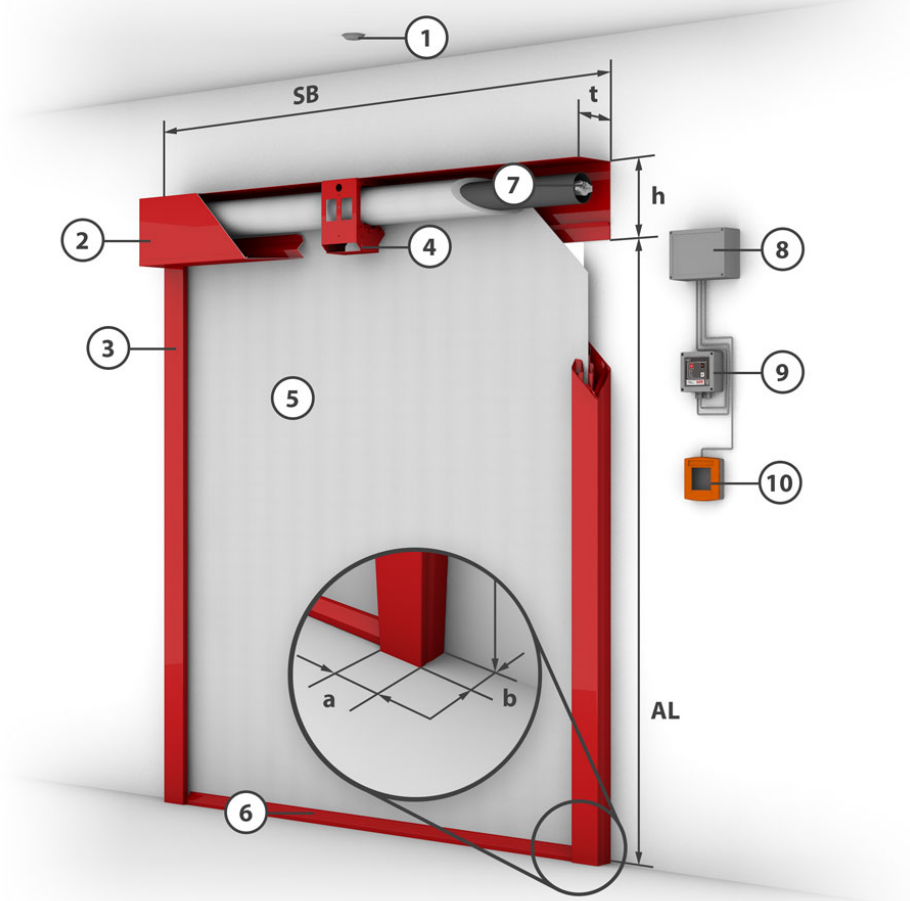

Fibershield®-E

The economical textile fire protection closure with the highest level of standardisation

Product Description

textile fire protection curtain

High standardization and thus economic partitioning system up to maximum widths of 6m and a roll-off length of up to 8m, or a width of up to 7m and a roll-off length of up to 5m as standard with "Gravigen" drive system, i. Close without external energy, no fire-resistant cables necessary High number of cycles of the motors of 10,000 cycles Various protection goals achievable through different types of fabric Large fire curtain systems at least class C 1 according to DIN EN 13501-2 Knob guidance Optional safety contact strip Optional spring-loaded bottom bar.

construction type	textile fire protection curtain	closing direction	from top to bottom
executable protection target	EI - with fire load free zone • EI - with sprinklers	proof	UB III/B-06-005 • 3102/717/07 • UB 3.1/09-021 • UB III/B-08-012 • UB III/B-08-016
Fire resistant	E 30 • E 60 • E 90 • EW 30 • EW 60 • Classified in compliance with DIN EN 13501-2	closing cycle	C2 number of closing cycles 10.000
fabric	Heliotex • Ecotex 1100 A2		
fire load free zone	Heliotex: EI 30/60/90min 20/30/50 cm • Protex/Ecotex: EI 30/60/90min 100/150/200 cm		

Constructive structure (system drawing)

Classification	Fabric	System width (SB)	Unrolled length (AL)	t	h
E 90 / EW 30	Ecotex 1100	≥ 1,1 m - ≤ 3 m	≤ 3 m	200 mm	220 mm
EW 90	Heliotex EW	≥ 1,1 m - ≤ 3 m	≤ 3 m	200 mm	220 mm

(Special sizes on request - technically feasible up to a width of 7m (Ecotex 1100) or 6m (Heliotex))

- 1** = Smoke detector **2** = Casing **3** = Side guide **4** = Fixing bracket **5** = Fabric **6** = Closing element **7** = Tubular motor
8 = Control module **9** = Control with operating unit **10** = Manual release