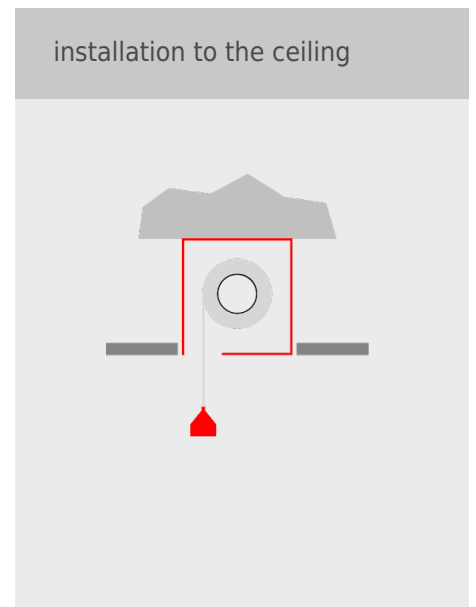

Fibershield®-E

The economical textile fire protection closure with the highest level of standardisation

Product Description

textile fire protection curtain

High standardization and thus economic partitioning system up to maximum widths of 6m and a roll-off length of up to 8m, or a width of up to 7m and a roll-off length of up to 5m as standard with "Gravigen" drive system, i. Close without external energy, no fire-resistant cables necessary High number of cycles of the motors of 10,000 cycles Various protection goals achievable through different types of fabric Large fire curtain systems at least class C 1 according to DIN EN 13501-2 Knob guidance Optional safety contact strip Optional spring-loaded bottom bar.

(Special sizes on request - technically feasible up to a width of 7m (Ecotex 1100) or 6m (Heliotex))

- 1** = Smoke detector **2** = Casing **3** = Side guide **4** = Fixing bracket **5** = Fabric **6** = Closing element **7** = Tubular motor
8 = Control module **9** = Control with operating unit **10** = Manual release

bottom bar

standard

special

alternatives for installation

side guides

references

Justizpalast, Amsterdam, Holland