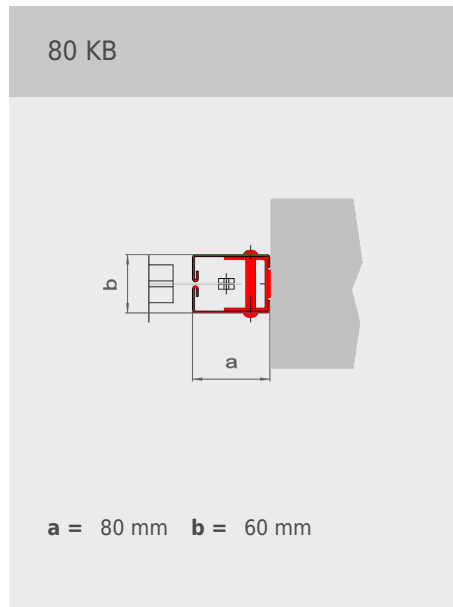

Constructive structure (system drawing)

Classification	Fabric	System width (SB)	Unrolled length (AL)	t	h
E 90 / EW 30	Ecotex 1100	≥ 1,1 m - ≤ 3 m	≤ 3 m	200 mm	220 mm
EW 90	Heliotex EW	≥ 1,1 m - ≤ 3 m	≤ 3 m	200 mm	220 mm

(Special sizes on request - technically feasible up to a width of 7m (Ecotex 1100) or 6m (Heliotex))

- 1** = Smoke detector **2** = Casing **3** = Side guide **4** = Fixing bracket **5** = Fabric **6** = Closing element **7** = Tubular motor
8 = Control module **9** = Control with operating unit **10** = Manual release

bottom bar

standard

special

alternatives for installation

side guides

references

Justizpalast, Amsterdam, Holland