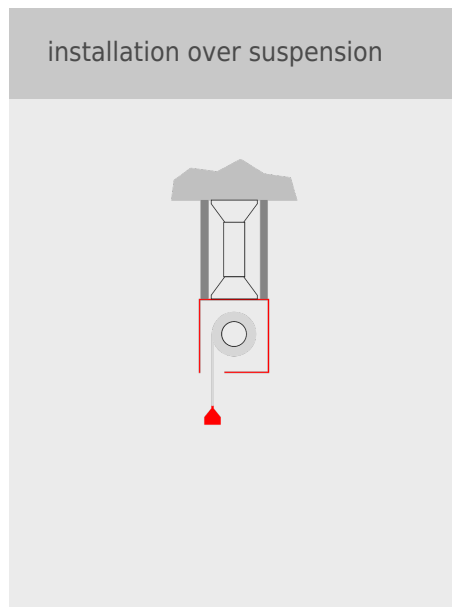

Fibershield®-E

The economical textile fire protection closure with the highest level of standardisation

Product Description

textile fire protection curtain

High standardization and thus economic partitioning system up to maximum widths of 6m and a roll-off length of up to 8m, or a width of up to 7m and a roll-off length of up to 5m as standard with "Gravigen" drive system, i. Close without external energy, no fire-resistant cables necessary High number of cycles of the motors of 10,000 cycles Various protection goals achievable through different types of fabric Large fire curtain systems at least class C 1 according to DIN EN 13501-2 Knob guidance Optional safety contact strip Optional spring-loaded bottom bar.

(Special sizes on request - technically feasible up to a width of 7m (Ecotex 1100) or 6m (Heliotex))

- 1** = Smoke detector **2** = Casing **3** = Side guide **4** = Fixing bracket **5** = Fabric **6** = Closing element **7** = Tubular motor
8 = Control module **9** = Control with operating unit **10** = Manual release

bottom bar

standard

special

alternatives for installation

side guides

references

Justizpalast, Amsterdam, Holland