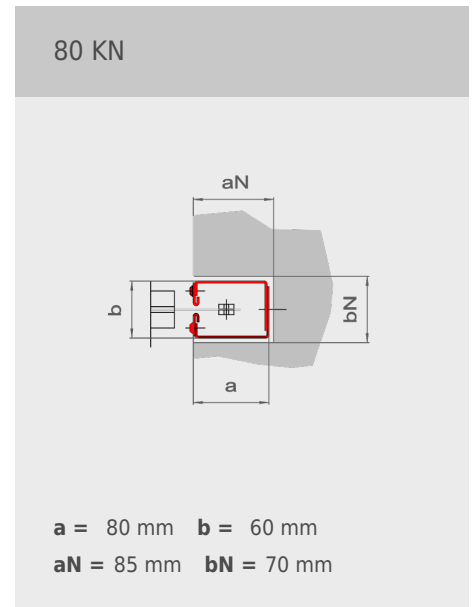

Fibershield®-E

The economical textile fire protection closure with the highest level of standardisation

Product Description

textile fire protection curtain

High standardization and thus economic partitioning system up to maximum widths of 6m and a roll-off length of up to 8m, or a width of up to 7m and a roll-off length of up to 5m as standard with "Gravigen" drive system, i. Close without external energy, no fire-resistant cables necessary High number of cycles of the motors of 10,000 cycles Various protection goals achievable through different types of fabric Large fire curtain systems at least class C 1 according to DIN EN 13501-2 Knob guidance Optional safety contact strip Optional spring-loaded bottom bar.

Constructive structure (system drawing)

Classification	Fabric	System width (SB)	Unrolled length (AL)	t	h
E 90 / EW 30	Ecotex 1100	≥ 1,1 m - ≤ 3 m	≤ 3 m	200 mm	220 mm
EW 90	Heliotex EW	≥ 1,1 m - ≤ 3 m	≤ 3 m	200 mm	220 mm

(Special sizes on request - technically feasible up to a width of 7m (Ecotex 1100) or 6m (Heliotex))

- 1** = Smoke detector **2** = Casing **3** = Side guide **4** = Fixing bracket **5** = Fabric **6** = Closing element **7** = Tubular motor
8 = Control module **9** = Control with operating unit **10** = Manual release

bottom bar

standard

special

alternatives for installation

side guides

references

Justizpalast, Amsterdam, Holland