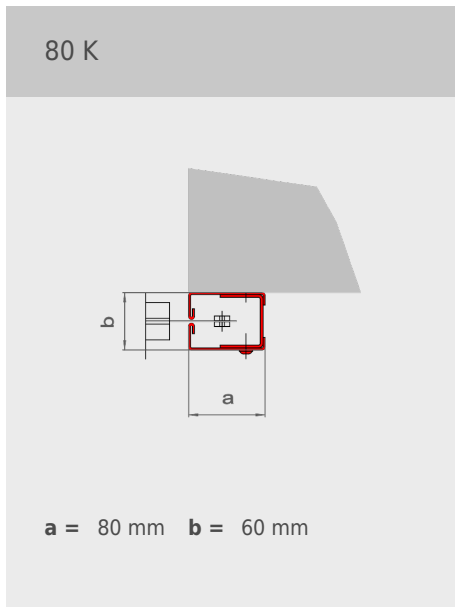

side guides