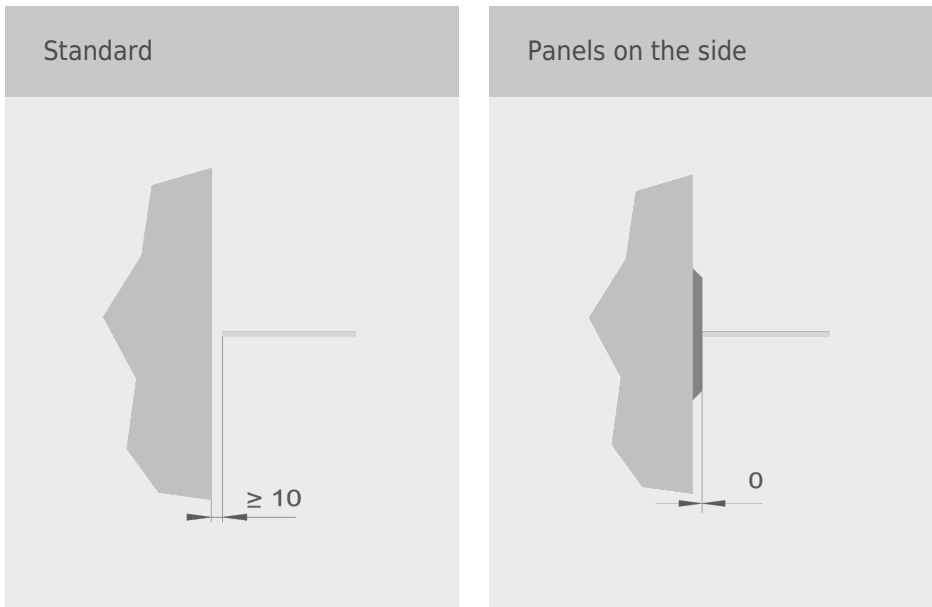

bottom bar

flexible bottom bar with cut-resistant fabric

alternatives for installation

Attached to the ceiling

Attached to the wall

housing

Multi-coil for wall mounting

Multi-coil for ceiling mounting (270)

SB = $\leq 2,7$ m

Multi-coil for ceiling mounting (200)

SB = $> 2,7$ m

Single coil for wall mounting

Single coil for ceiling mounting

Datasheet

Stoebich Smoke Curtain X

side guides