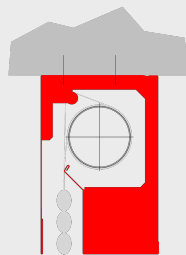

bottom bar

flexible bottom bar with cut-resistant fabric

alternatives for installation

Attached to the ceiling

Attached to the wall

housing

Multi-coil for wall mounting

Multi-coil for ceiling mounting (270)

SB = $\leq 2,7$ m

Multi-coil for ceiling mounting (200)

SB = $> 2,7$ m

Single coil for wall mounting

Single coil for ceiling mounting

Datasheet

Stoebich Smoke Curtain X

side guides