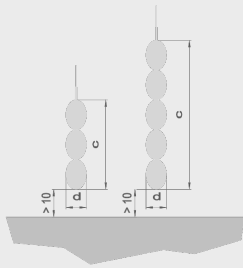

bottom bar

flexible bottom bar with cut-resistant fabric