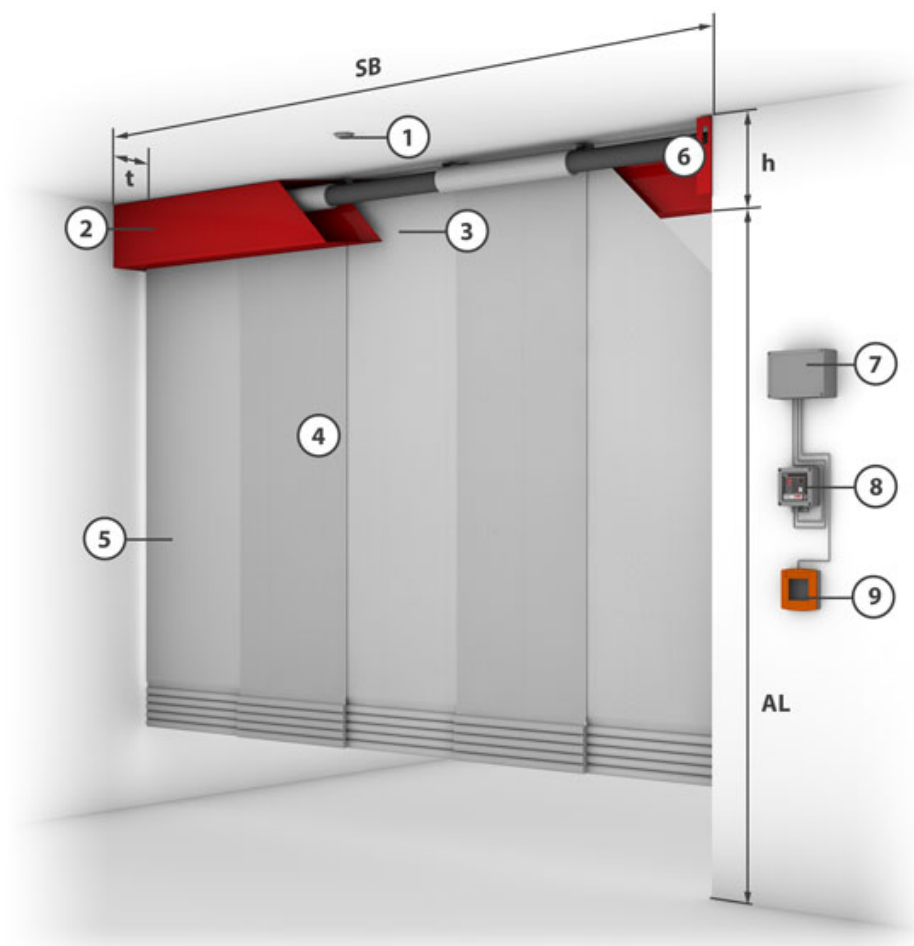

Stoebich Smoke Curtain X

The passable smoke barrier, but still ground-closing

Product Description

textile smoke curtain

The passable and floor-closing smoke curtain

Stripecoil is the optimum smoke protection for personal passage areas and in escape routes - designed for the temperature classes D = 1,112°F (for 120 min) and DH (ETK curve, for 30 min). Even at a width of 118.11", the passage will allow around 200 persons (even with strollers and wheelchairs) to pass per minute. The translucent fabric of the curtain ensures optimum light and vision conditions in passage areas. A soft and yielding closing edge also helps to minimise the risk of injury. The smoke curtain closes without any external energy with a 'Gravigen' drive motor.

construction type	textile smoke curtain	feasible size	Up to 49.2 ft. wide or 11.5 ft. drop length (system limit)
fabric	Stoebich Fire & Smoke Fabric M	classifications according to DIN EN 12101-1	EN 12101-1 nach DIN EN 12101-1
closing direction	from top to bottom		
proof	Z - 56. 429 - 916		

Constructive structure (Two winding shafts)

fabric	system width	drop length	t	h
Modutex 600 A2	> 1,4 m - ≤ 2,7 m	≤ 3,5 m	330 mm	270 mm
Modutex 600 A2	> 2,7 m - ≤ 15 m	≤ 3,5 m	330 mm	200 mm

- 1** = Smoke detector **2** = Casing **3** = Side guide **4** = Fixing bracket **5** = Fabric **6** = Closing element **7** = Tubular motor
8 = Control module **9** = Control with operating unit **10** = Manual release

bottom bar

flexible bottom bar with cut-resistant fabric

alternatives for installation

Attached to the ceiling

Attached to the wall

housing

Multi-coil for wall mounting

Multi-coil for ceiling mounting (270)