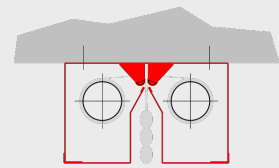

construction type	textile smoke curtain	feasible size	Up to 49.2 ft. wide or 11.5 ft. drop length (system limit)
fabric	Stoebich Fire & Smoke Fabric M	classifications according to DIN EN 12101-1	EN 12101-1 nach DIN EN 12101-1
closing direction	from top to bottom		
proof	Z - 56. 429 - 916		

Constructive structure (One winding shaft)

Fabric	system width (SB)	drop length (AL)	t	h
Modutex 600 A2	> 1 m - ≤ 1,8 m	≤ 3,5 m	190 mm	290 mm
Modutex 600 A2	> 1,8 m - ≤ 6 m	≤ 3,5 m	190 mm	225 mm

- 1** = Smoke detector **2** = Casing **3** = Side guide **4** = Fixing bracket **5** = Fabric **6** = Closing element **7** = Tubular motor
8 = Control module **9** = Control with operating unit **10** = Manual release

bottom bar

flexible bottom bar with cut-resistant fabric

alternatives for installation

Attached to the ceiling

Attached to the wall

housing

Multi-coil for wall mounting

Multi-coil for ceiling mounting (270)

SB = $\leq 2,7$ m

Multi-coil for ceiling mounting (200)

SB = $> 2,7$ m

Single coil for wall mounting

Single coil for ceiling mounting

Datasheet

Stoebich Smoke Curtain X

side guides