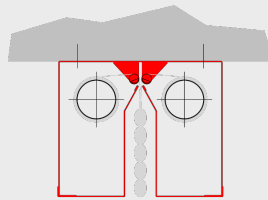

construction type	textile smoke curtain	feasible size	Up to 49.2 ft. wide or 11.5 ft. drop length (system limit)
fabric	Stoebich Fire & Smoke Fabric M	classifications according to DIN EN 12101-1	EN 12101-1 nach DIN EN 12101-1
closing direction	from top to bottom		
proof	Z - 56. 429 - 916		

Constructive structure (One winding shaft)

Fabric	system width (SB)	drop length (AL)	t	h
Modutex 600 A2	> 1 m - ≤ 1,8 m	≤ 3,5 m	190 mm	290 mm
Modutex 600 A2	> 1,8 m - ≤ 6 m	≤ 3,5 m	190 mm	225 mm

- 1** = Smoke detector **2** = Casing **3** = Side guide **4** = Fixing bracket **5** = Fabric **6** = Closing element **7** = Tubular motor
8 = Control module **9** = Control with operating unit **10** = Manual release

bottom bar

flexible bottom bar with cut-resistant fabric

alternatives for installation

Attached to the ceiling

Attached to the wall

housing

Multi-coil for wall mounting

Multi-coil for ceiling mounting (270)

SB = $\leq 2,7$ m

Multi-coil for ceiling mounting (200)

SB = $> 2,7$ m

Single coil for wall mounting

Single coil for ceiling mounting

Datasheet

Stoebich Smoke Curtain X

side guides