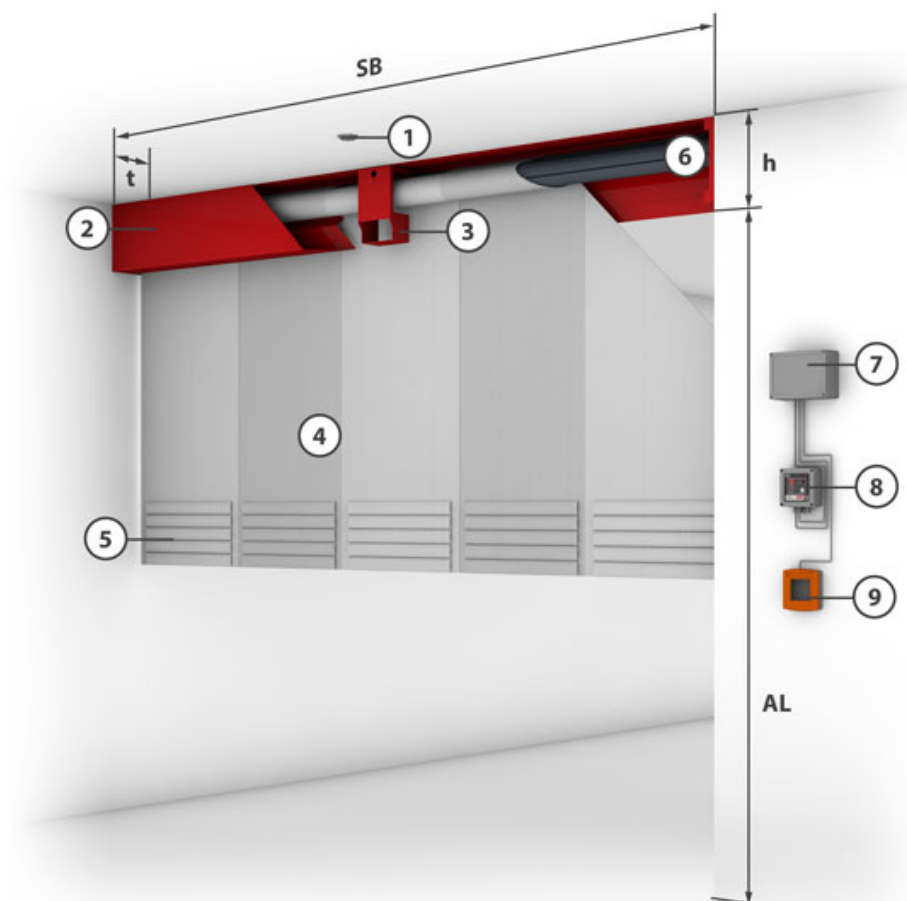

Stoebich Smoke Curtain X

The passable smoke barrier, but still ground-closing

Product Description

textile smoke curtain

The passable and floor-closing smoke curtain

Stripecoil is the optimum smoke protection for personal passage areas and in escape routes - designed for the temperature classes D = 1,112°F (for 120 min) and DH (ETK curve, for 30 min). Even at a width of 118.11", the passage will allow around 200 persons (even with strollers and wheelchairs) to pass per minute. The translucent fabric of the curtain ensures optimum light and vision conditions in passage areas. A soft and yielding closing edge also helps to minimise the risk of injury. The smoke curtain closes without any external energy with a 'Gravigen' drive motor.

construction type	textile smoke curtain	feasible size	Up to 49.2 ft. wide or 11.5 ft. drop length (system limit)
fabric	Stoebich Fire & Smoke Fabric M	classifications according to DIN EN 12101-1	EN 12101-1 nach DIN EN 12101-1
closing direction	from top to bottom		
proof	Z - 56. 429 - 916		

Constructive structure (Two winding shafts)

fabric	system width	drop length	t	h
Modutex 600 A2	> 1,4 m - ≤ 2,7 m	≤ 3,5 m	330 mm	270 mm
Modutex 600 A2	> 2,7 m - ≤ 15 m	≤ 3,5 m	330 mm	200 mm

- 1** = Smoke detector **2** = Casing **3** = Side guide **4** = Fixing bracket **5** = Fabric **6** = Closing element **7** = Tubular motor
8 = Control module **9** = Control with operating unit **10** = Manual release

Constructive structure (One winding shaft)

Fabric	system width (SB)	drop length (AL)	t	h
Modutex 600 A2	> 1 m - ≤ 1,8 m	≤ 3,5 m	190 mm	290 mm
Modutex 600 A2	> 1,8 m - ≤ 6 m	≤ 3,5 m	190 mm	225 mm

- 1** = Smoke detector **2** = Casing **3** = Side guide **4** = Fixing bracket **5** = Fabric **6** = Closing element **7** = Tubular motor
8 = Control module **9** = Control with operating unit **10** = Manual release