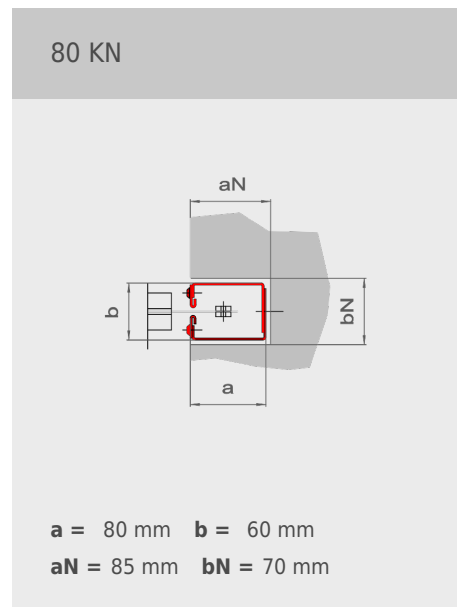

Datasheet

Stoebich Fire & Smoke Curtain E

side guides