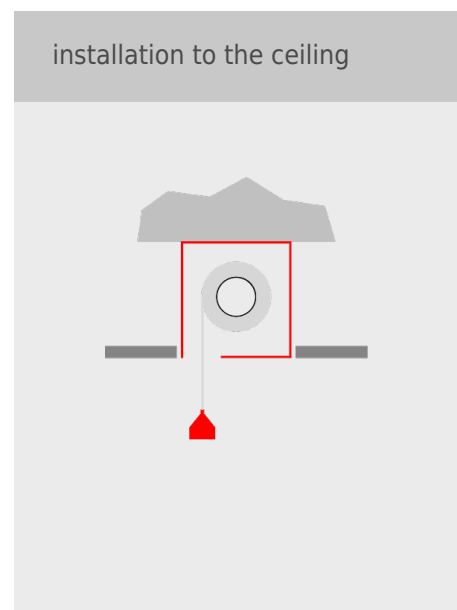

alternatives for installation