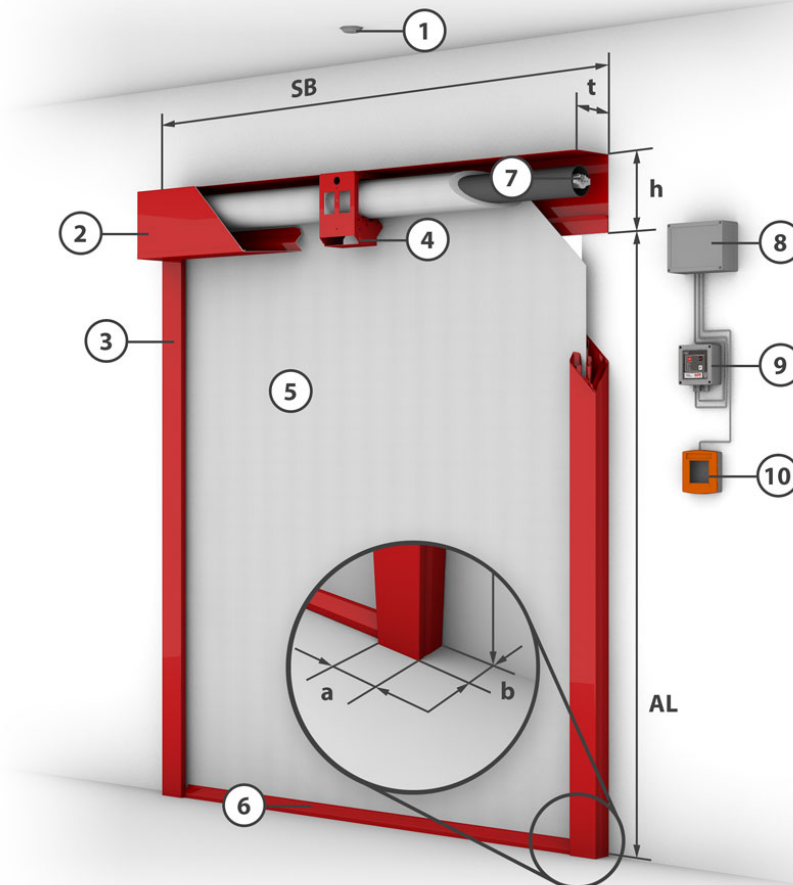

### Product Description

textile fire protection curtain

- High standardization and thus economic partitioning system up to maximum widths of 19.7' and a roll-off length of up to 26.2', or a width of up to 23.0' and a roll-off length of up to 5m as standard with "Gravigen" drive system.
- Close without external energy, no fire-resistant cables necessary
- High number of cycles of the motors of 10,000 cycles
- Various protection goals achievable through different types of fabric. Large fire curtain systems at least class C 1
- Optional: safety contact strip, optional spring-loaded bottom bar

(Special sizes on request - Technically possible up to a width of 23.0' (Stoebich Fire & Smoke Fabric E) or 19.7' (Stoebich Fire & Smoke Fabric H))

- 1** = Smoke detector    **2** = Casing    **3** = Side guide    **4** = Fixing bracket    **5** = Fabric    **6** = Closing element    **7** = Tubular motor  
**8** = Control module    **9** = Control with operating unit    **10** = Manual release