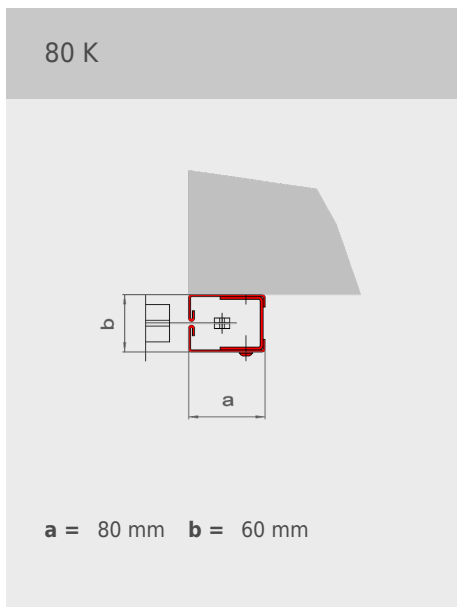

Datasheet

Stoebich Fire & Smoke Curtain E

side guides