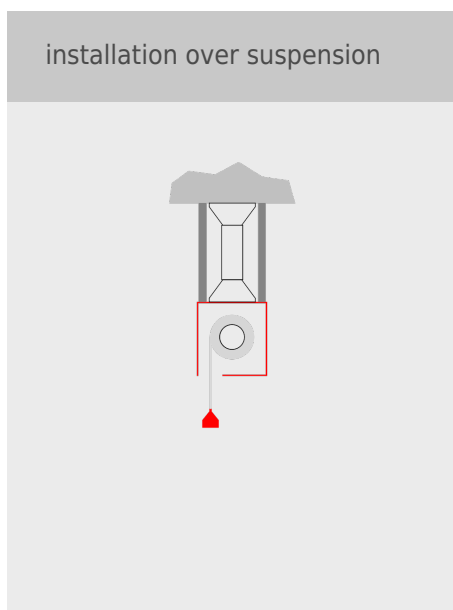

alternatives for installation