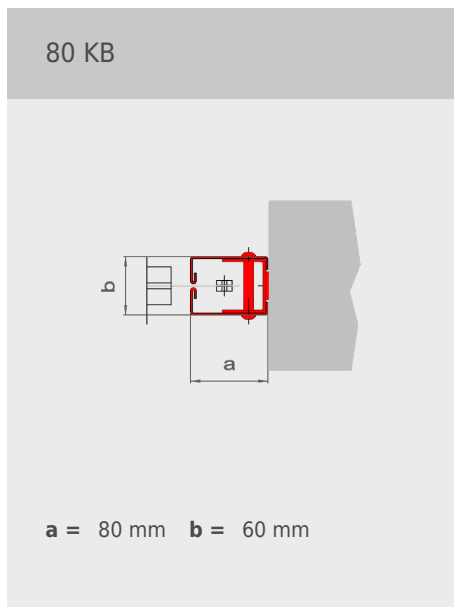

Datasheet

Stoebich Fire & Smoke Curtain E

side guides