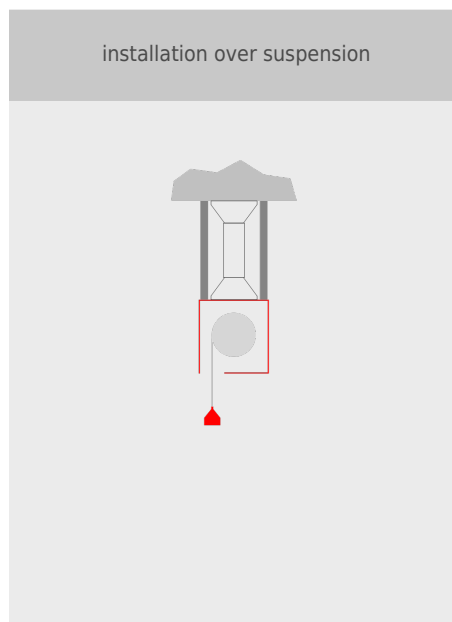

Stoebich Fire & Smoke Curtain E

The economical textile fire protection closure
with the highest level of standardisation

Product Description

- High standardization and thus economic partitioning system up to maximum widths of 19.7' and a roll-off length of up to 26.2', or a width of up to 23.0' and a roll-off length of up to 5m as standard with "Gravigen" drive system.
- Close without external energy, no fire-resistant cables necessary
- High number of cycles of the motors of 10,000 cycles
- Various protection goals achievable through different types of fabric. Large fire curtain systems at least class C 1
- Optional: safety contact strip, optional spring-loaded bottom bar

(Special sizes on request - Technically possible up to a width of 23.0' (Stoebich Fire & Smoke Fabric E) or 19.7' (Stoebich Fire & Smoke Fabric H))

- 1 = Smoke detector
- 2 = Casing
- 3 = Side guide
- 4 = Fixing bracket
- 5 = Fabric
- 6 = Closing element
- 7 = Tubular motor
- 8 = Control module
- 9 = Control with operating unit
- 10 = Manual release

bottom bar

Standard

Special

alternatives for installation

side guides