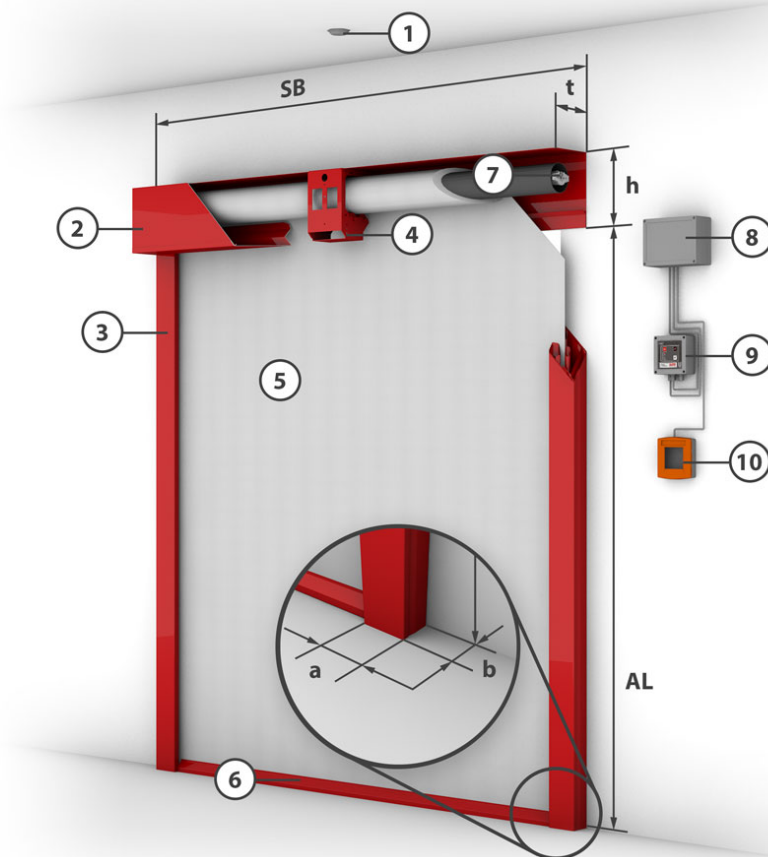

Stoebich Fire & Smoke Curtain E

The economical textile fire protection closure
with the highest level of standardisation

Product Description

- High standardization and thus economic partitioning system up to maximum widths of 19.7' and a roll-off length of up to 26.2', or a width of up to 23.0' and a roll-off length of up to 5m as standard with "Gravigen" drive system.
- Close without external energy, no fire-resistant cables necessary
- High number of cycles of the motors of 10,000 cycles
- Various protection goals achievable through different types of fabric. Large fire curtain systems at least class C 1
- Optional: safety contact strip, optional spring-loaded bottom bar

construction type	textile fire protection curtain	closing direction	from top to bottom
fabric	Stoebich Fire & Smoke Fabric H • Fire & Smoke Fabric E	fire resistant	E 30 • E 60 • E 90 • EW 30 • EW 60 • 90 minutes fire rating according to UL 10D, 20 minutes fire rating according to UL 10B, UL 10C, NFPA 252 • Classified in compliance with DIN EN 13501-2
fire load free zone	Meet backface temperature 250°F with sprinkler as compensation	closing cycle	10,000 cycles (drive unit)
proof	UB III/B-06-005 • 3102/717/07 • UB 3.1/09-021 • UB III/B-08-012 • UB III/B-08-016 • UL 10 (b) (2009) • UL 10 (c) (2009) • UL 10 (d) (2009) • NFPA 252 (2012)		

Constructive structure (system drawing)

Fabric	System width (SB)	Unrolled length (AL)	t	h
Stoebich Fire & Smoke Fabric E	≥ 3.6' - ≤ 9.8'	≤ 9.8'	7.87"	8.66"
Stoebich Fire & Smoke Fabric H	≥ 3.6' - ≤ 9.8'	≤ 9.8'	7.87"	8.66"

(Special sizes on request - Technically possible up to a width of 23.0' (Stoebich Fire & Smoke Fabric E) or 19.7' (Stoebich Fire & Smoke Fabric H))

- 1 = Smoke detector
- 2 = Casing
- 3 = Side guide
- 4 = Fixing bracket
- 5 = Fabric
- 6 = Closing element
- 7 = Tubular motor
- 8 = Control module
- 9 = Control with operating unit
- 10 = Manual release